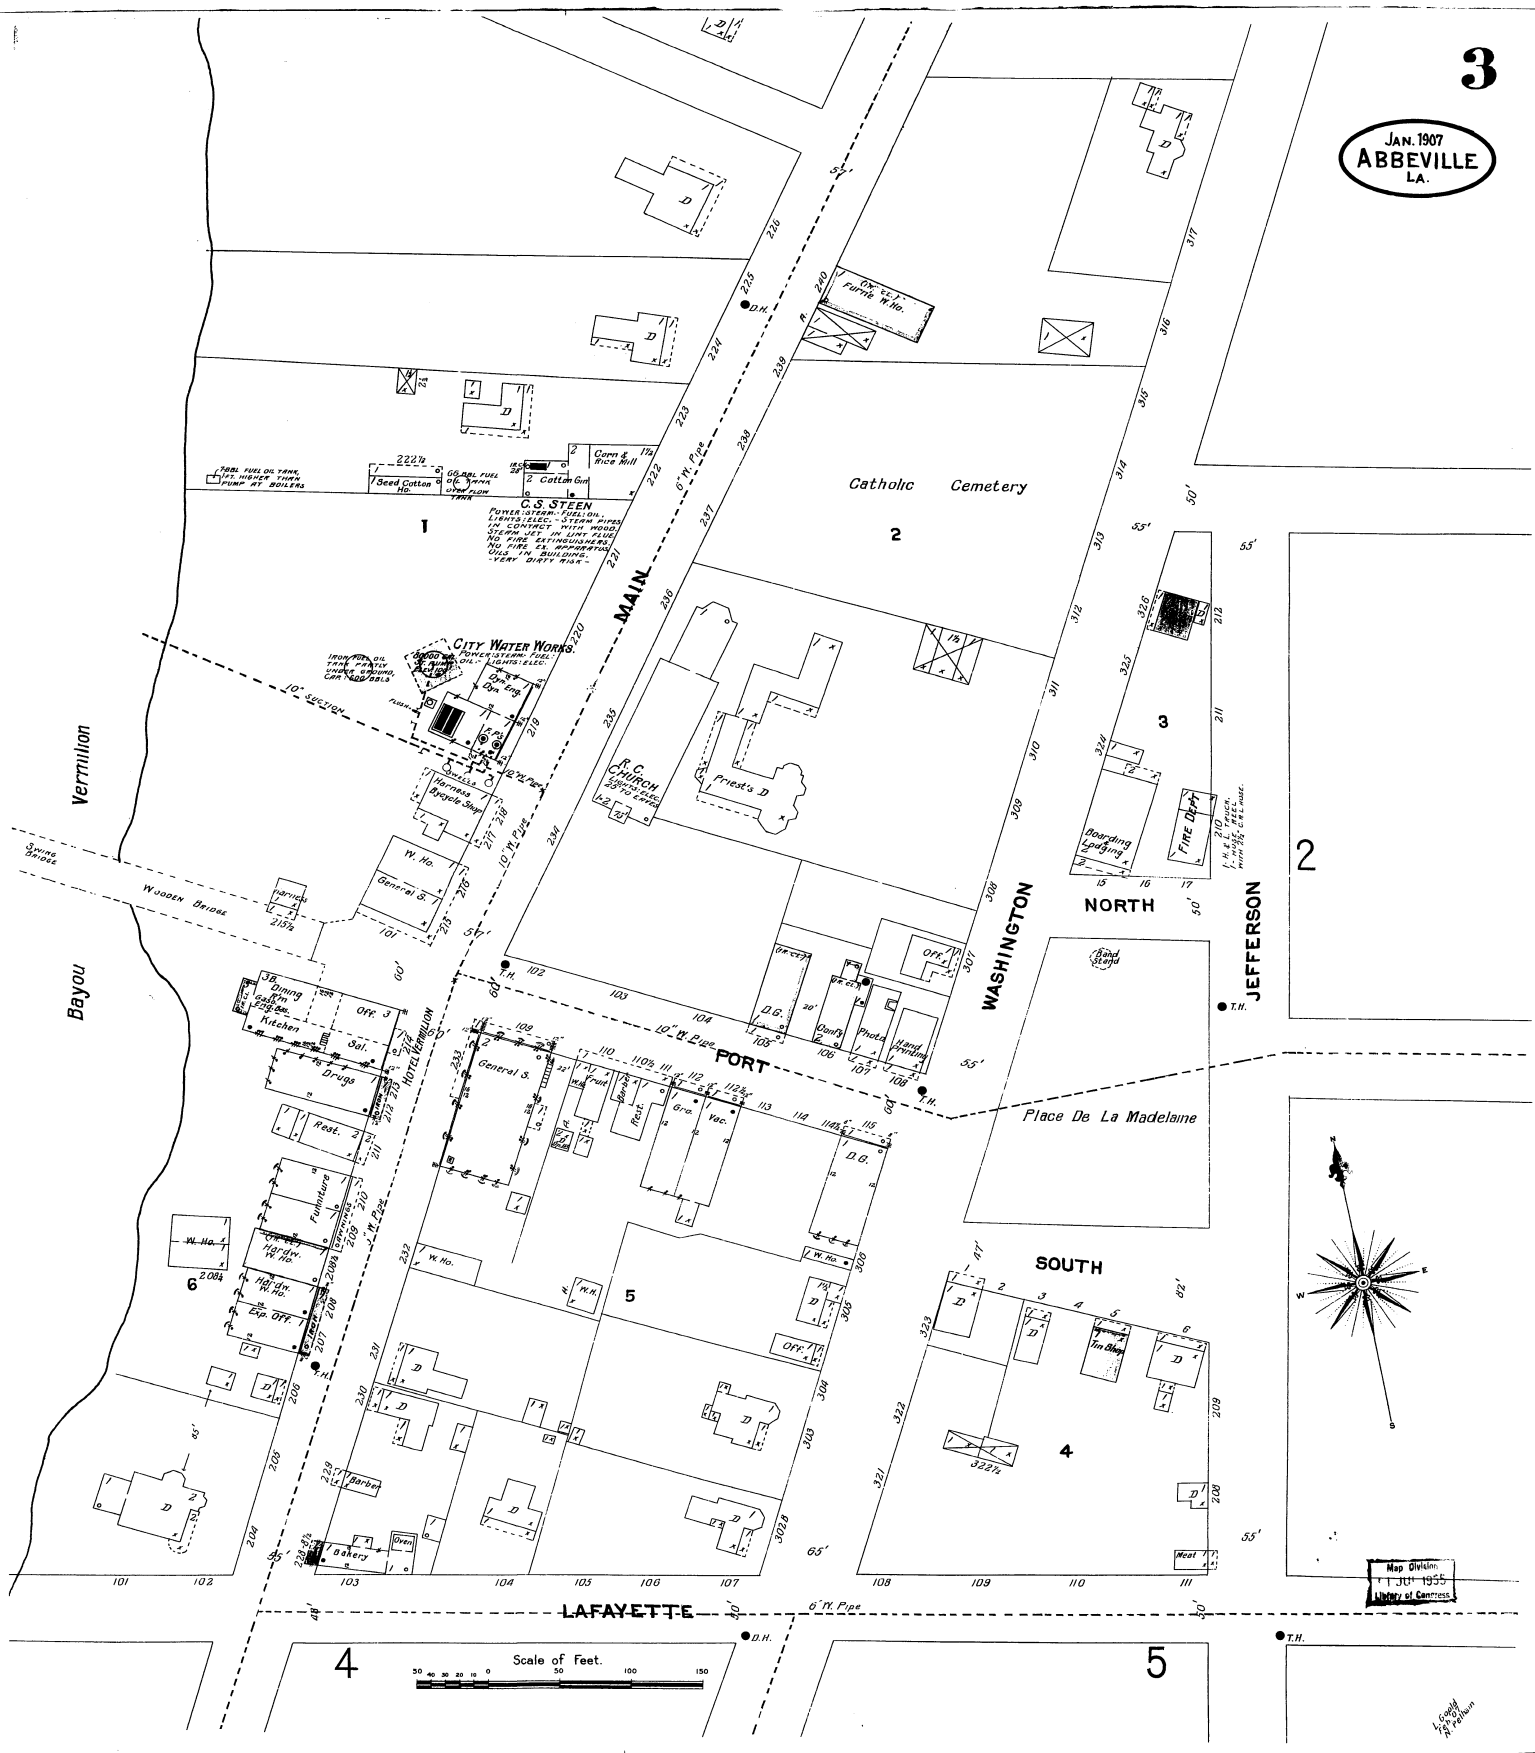

JAN. 1907  
ABBEVILLE  
LA.

**L. LODCHAUX BRICK YARD**  
 NIGHT - DAY WORKING PLANTING BLOCK, ELEVATIONS  
 WORKY - ROUMAS - FUEL WOOD - LIGHT CLASSES  
 LOOTERS - NO - TIME - ESTABLISHING SPRINGERS.

RAILROAD AV.

FIRST

RAILROAD AV.

FIRST

ST. VICTOR

2-14-07